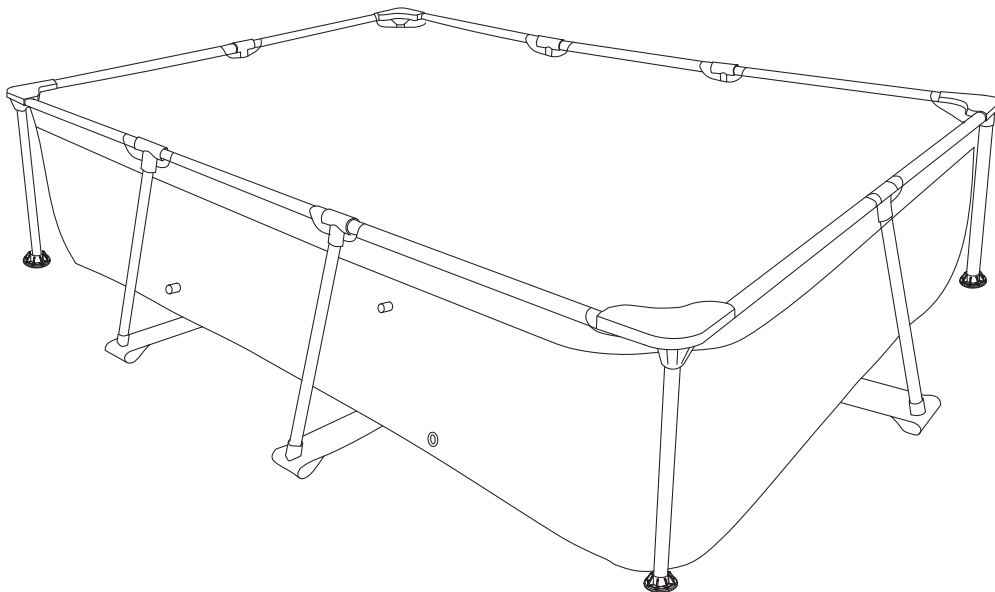

Pool

EXIT Pool 220x150x65/300x200x65

 **WARNING**
CHOKING HAZARD
small parts
Adult assembly required
retain for future reference

EXIT Pool 220x150x65/300x200x65

1

Beam A	2.2x1.5x0.65m	3x2x0.65m
No.	393505	393270
Length	75cm	95cm
Qty	2x	2x

2

Beam B	2.2x1.5x0.65m	3x2x0.65m
No.	393506	393272
Length	75cm	95cm
Qty	4x	4x

3

Beam C	2.2x1.5x0.65m	3x2x0.65m
No.	393507	393273
Length	72.25cm	93cm
Qty	2x	2x

4

Beam D	2.2x1.5x0.65m	3x2x0.65m
No.	393508	393274
Length	72.25cm	93cm
Qty	2x	2x