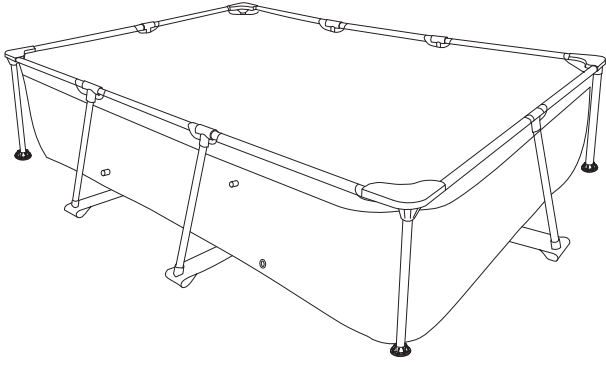

Pool

EXIT Pool 220x150x65/300x200x65

 **WARNING**
CHOKING HAZARD
small parts
Adult assembly required
retain for future reference

EXIT Pool 220x150x65/300x200x65

1

Beam A	2.2x1.5x0.65m	3x2x0.65m
No.	393505	393270
Length	75cm	95cm
Qty	2x	2x

2

Beam B	2.2x1.5x0.65m	3x2x0.65m
No.	393506	393272
Length	75cm	95cm
Qty	4x	4x

3

Beam C	2.2x1.5x0.65m	3x2x0.65m
No.	393507	393273
Length	72.25cm	93cm
Qty	2x	2x

4

Beam D	2.2x1.5x0.65m	3x2x0.65m
No.	393508	393274
Length	72.25cm	93cm
Qty	2x	2x